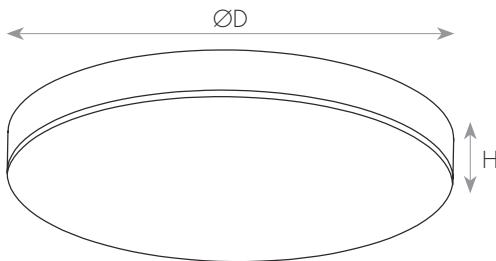

DIMENSIONS & WEIGHT

מידות ומשקל

Height	60mm
Diameter	800mm
Product weight	6400g

MATERIALS & COLORS

מבנה וגימור

Product color	black
Body material	aluminum
Cover finishing	milky
Cover material	PC
Lens material	PMMA