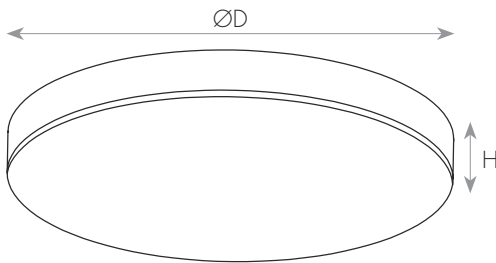

DIMENSIONS & WEIGHT

מידות ומשקל

Height	60mm
Diameter	800mm
Product weight	6400g

MATERIALS & COLORS

מבנה וגימור

Product color	white
Body material	aluminum
Cover finishing	milky
Cover material	PC
Lens material	PMMA