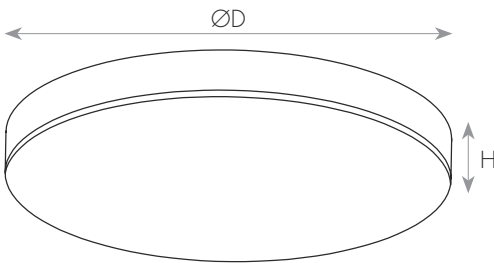

DIMENSIONS & WEIGHT

מידות ומשקל

Height	60mm
Diameter	600mm
Product weight	3880g

MATERIALS & COLORS

מבנה וגימור

Product color	white
Body material	aluminum
Cover finishing	milky
Cover material	PC
Lens material	PMMA