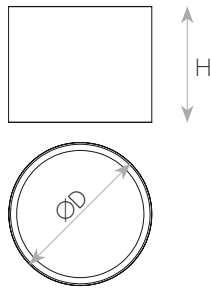

DIMENSIONS & WEIGHT

מידות ומשקל

Height	64mm
Diameter	79mm
Product weight	210g

MATERIALS & COLORS

מבנה וגימור

Product color	white
Body material	aluminum
Cover finishing	Frosted
Cover material	glass

ELECTRICAL DATA