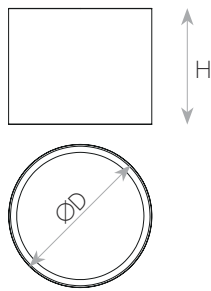

DIMENSIONS & WEIGHT

מידות ומשקל

Height	64mm
Diameter	157mm
Product weight	600g

MATERIALS & COLORS

מבנה וגימור

Product color	black
Body material	aluminum
Cover finishing	Frosted
Cover material	glass

ELECTRICAL DATA