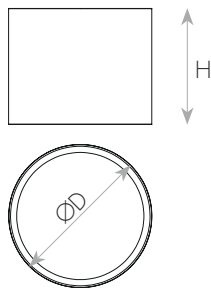

DIMENSIONS & WEIGHT

מידות ומשקל

Height	64mm
Diameter	157mm
Product weight	600g

MATERIALS & COLORS

מבנה וגימור

Product color	white
Body material	aluminum
Cover finishing	Frosted
Cover material	glass

ELECTRICAL DATA