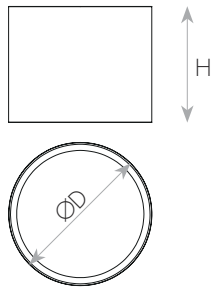

DIMENSIONS & WEIGHT

מידות ומשקל

Height	64mm
Diameter	64mm
Product weight	150g

MATERIALS & COLORS

מבנה וגימור

Product color	black
Body material	aluminum
Cover finishing	Frosted
Cover material	glass

ELECTRICAL DATA