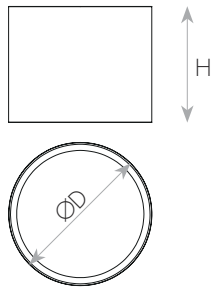

DIMENSIONS & WEIGHT

מידות ומשקל

Height	64mm
Diameter	109mm
Product weight	330g

MATERIALS & COLORS

מבנה וגימור

Product color	white
Body material	aluminum
Cover finishing	Frosted
Cover material	glass

ELECTRICAL DATA