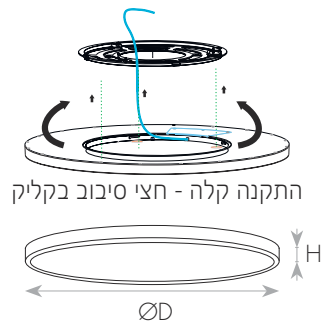

DIMENSIONS & WEIGHT

מידות ומשקל

Height	25mm
Diameter	800mm
Product weight	5150g

MATERIALS & COLORS

מבנה וגימור

Product color	gold
Body material	ABS
Protection class IEC 62262	IK06
Cover finishing	milky
Cover material	PC