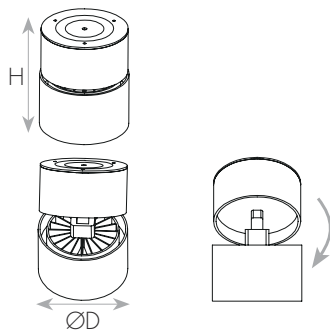

DIMENSIONS & WEIGHT

מידות ומשקל

Height	100mm
Diameter	70mm
Product weight	250g

MATERIALS & COLORS

מבנה וגימור

Product color	white
Body material	aluminum
Cover finishing	Clear
Cover material	PC