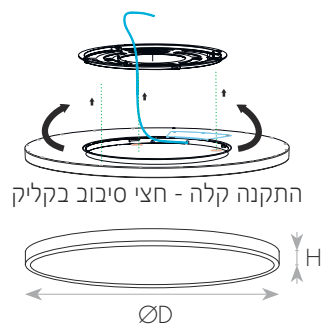

DIMENSIONS & WEIGHT

מידות ומשקל

Width	300mm
Length	300mm
Height	27mm
Diameter	300mm
Product weight	940g

MATERIALS & COLORS

מבנה וגימור

Product color	black
Body material	ABS
Protection class IEC 62262	IK08
Cover finishing	milky
Cover material	PC