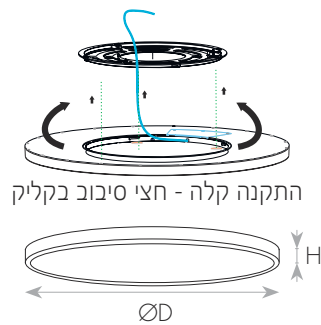

DIMENSIONS & WEIGHT

מידות ומשקל

Width	450mm
Length	450mm
Height	29mm
Diameter	600mm
Product weight	1940g

MATERIALS & COLORS

מבנה וגימור

Product color	white
Body material	ABS
Protection class IEC 62262	IK08
Cover finishing	milky
Cover material	PC