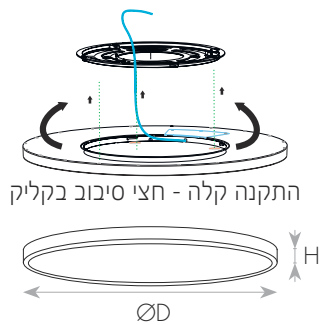

DIMENSIONS & WEIGHT

מידות ומשקל

Width	450mm
Length	450mm
Height	29mm
Diameter	600mm
Product weight	1940g

MATERIALS & COLORS

מבנה וגימור

Product color	black
Body material	ABS
Protection class IEC 62262	IK08
Cover finishing	milky
Cover material	PC