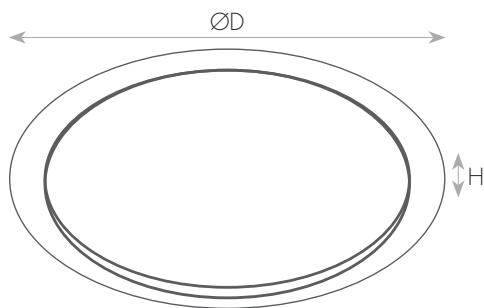

DIMENSIONS & WEIGHT

מידות ומשקל

Height	70mm
Diameter	570mm
Product weight	1200g

MATERIALS & COLORS

מבנה וגימור

Product color	white
Body material	PMMA
Cover finishing	milky
Cover material	PMMA
Lens material	PMMA