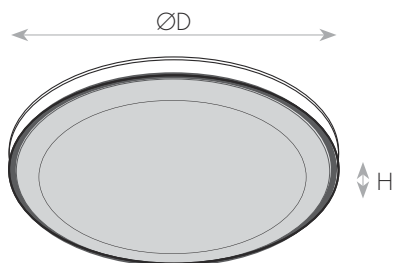

DIMENSIONS & WEIGHT

מידות ומשקל

Height	85mm
Diameter	390mm
Product weight	750g

MATERIALS & COLORS

מבנה וגימור

Product color	White/gold
Body material	PMMA
Cover finishing	milky
Cover material	PMMA
Lens material	PMMA