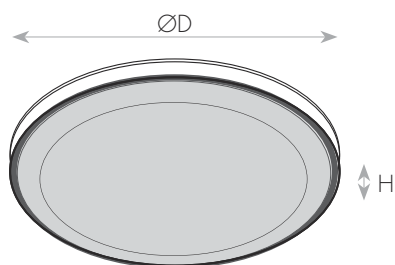

DIMENSIONS & WEIGHT

מידות ומשקל

Height	85mm
Diameter	490mm
Product weight	1300g

MATERIALS & COLORS

מבנה וגימור

Product color	White/gold
Body material	PMMA
Cover finishing	milky
Cover material	PMMA
Lens material	PMMA