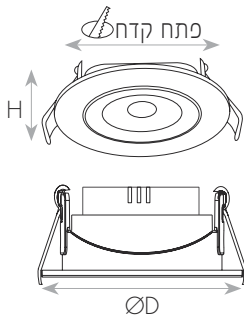

DIMENSIONS & WEIGHT

מידות ומשקל

Height	38mm
Diameter	90mm
Product weight	70g
Cut hole	75mm

MATERIALS & COLORS

מבנה וגימור

Product color	white
Body material	PC
Cover finishing	Clear
Cover material	PC
Lens material	PC