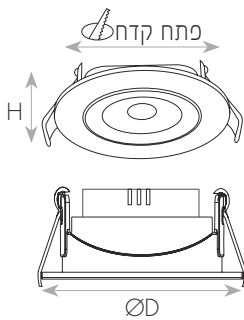

### DIMENSIONS & WEIGHT

### מידות ומשקל

Height	44mm
Diameter	118mm
Product weight	110g
Cut hole	90mm