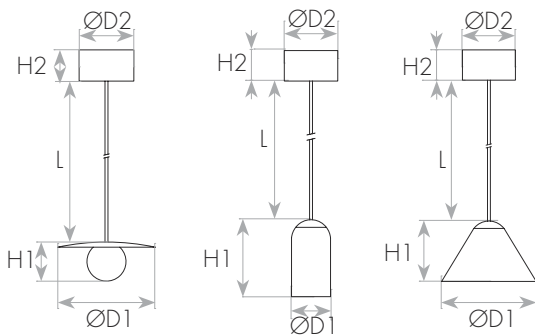

DIMENSIONS & WEIGHT

מידות ומשקל

Height	51mm
Diameter	125mm
Product weight	300g

MATERIALS & COLORS

מבנה וגימור

Product color	black
Body material	aluminum
Cover finishing	Clear