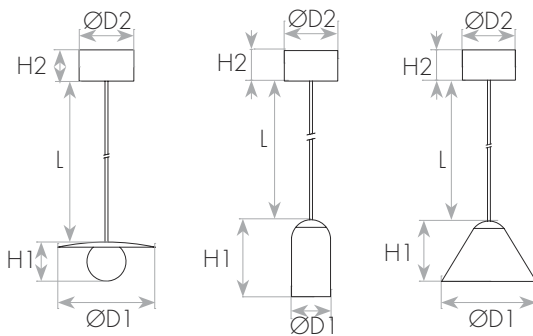

DIMENSIONS & WEIGHT

מידות ומשקל

Height	101mm
Diameter	51mm
Product weight	270g

MATERIALS & COLORS

מבנה וגימור

Product color	black
Body material	aluminum
Cover finishing	Clear