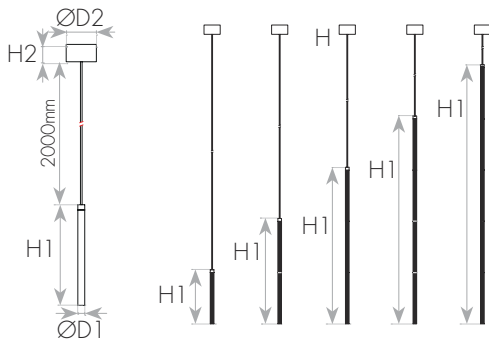

3Years Guarantee | 220-240V 50-60Hz | IP20 | מתאים לדרשות התקן הישראלי

DIMENSIONS & WEIGHT

מידות ומשקל

Length	892mm
Diameter	16mm
Product weight	430g

MATERIALS & COLORS

מבנה וגימור

Product color	white
Body material	aluminum
Cover finishing	Prismatic

ELECTRICAL DATA

נתונים חשמליים

Nominal wattage	3W
Nominal current	0.02A
Nominal voltage	220-240V
Mains frequency	50/60Hz
Protection class	Class 1
Operating mode	Internal LED driver
Driver manufacturer	EAGLERISE
Driver model	LS-3-700 SB
Driver output current	700mA
Dimmable driver mode	No

PHOTOMETRIC DATA

אופטיקה

Luminous efficacy	50Lm/W
Luminous flux	150Lm
CCT	3000K
CRI	>90
LED manufacturer	CREE
Chip type	SMD 3535
Beam angle	45°
CIE class	Direct
Efficiency	100%