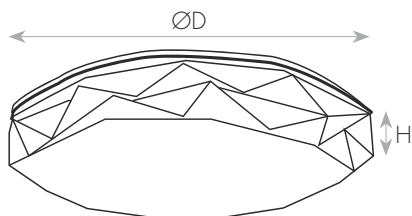

DIMENSIONS & WEIGHT

מידות ומשקל

Height	60mm
Diameter	370mm
Product weight	650g

MATERIALS & COLORS

מבנה וגימור

Product color	white
Body material	PMMA
Cover finishing	milky
Cover material	PMMA
Lens material	PMMA