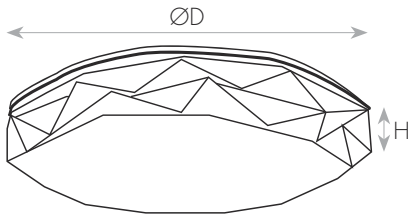

DIMENSIONS & WEIGHT

מידות ומשקל

Height	70mm
Diameter	470mm
Product weight	1450g

MATERIALS & COLORS

מבנה וגימור

Product color	white
Body material	PMMA
Cover finishing	milky
Cover material	PMMA
Lens material	PMMA