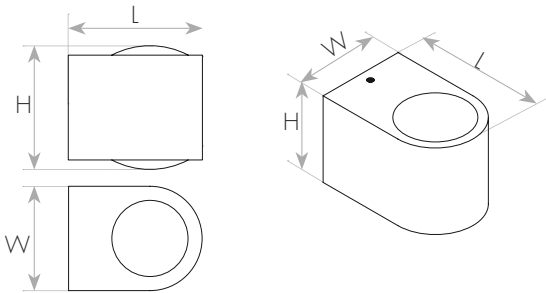

מנורת קיר דקורטיבית מסדרת BILUX בעיצוב מודרני ובדרגת אטימות IP54. הארה בשני כיוונים - כלפי מעלה ומטה. מיוצרת מחומרים איכותיים וברמת גימור גבוהה. איכות אורית גבוהה - CRI>90. מגיעה בצבעי שחור, לבן וצהוב. להארה בבתי מגורים, לובאים, אולמות אירועים, בתי מלון ועוד.

מק"ט - 75410717

דגם - UNI-PICC-100-W-3-230-IP

קישור לדף מוצר ואביזרים נלווים באתר

3Years
Guarantee

220-240V
50-60Hz

IP54

מתאים לדרשות
התקן הישראלי

DIMENSIONS & WEIGHT

מידות ומשקל

Width	50mm
Length	64mm
Height	59mm
Product weight	320g

MATERIALS & COLORS

מבנה וגימור

Product color	white
Body material	aluminum
Cover finishing	Clear