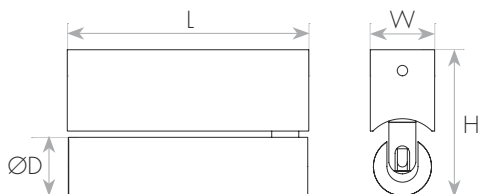

DIMENSIONS & WEIGHT

מידות ומשקל

Width	70mm
Length	30mm
Height	115mm
Product weight	360g

MATERIALS & COLORS

מבנה וגימור

Product color	black
Body material	aluminum
Cover finishing	Prismatic
Cover material	PC
Lens material	PC