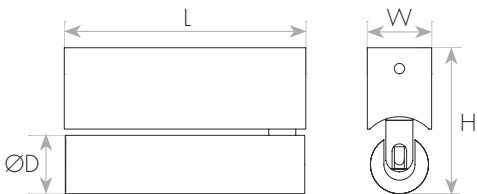

DIMENSIONS & WEIGHT

מידות ומשקל

Width	70mm
Length	30mm
Height	115mm
Product weight	360g

MATERIALS & COLORS

מבנה וגימור

Product color	white
Body material	aluminum
Cover finishing	Prismatic
Cover material	PC
Lens material	PC